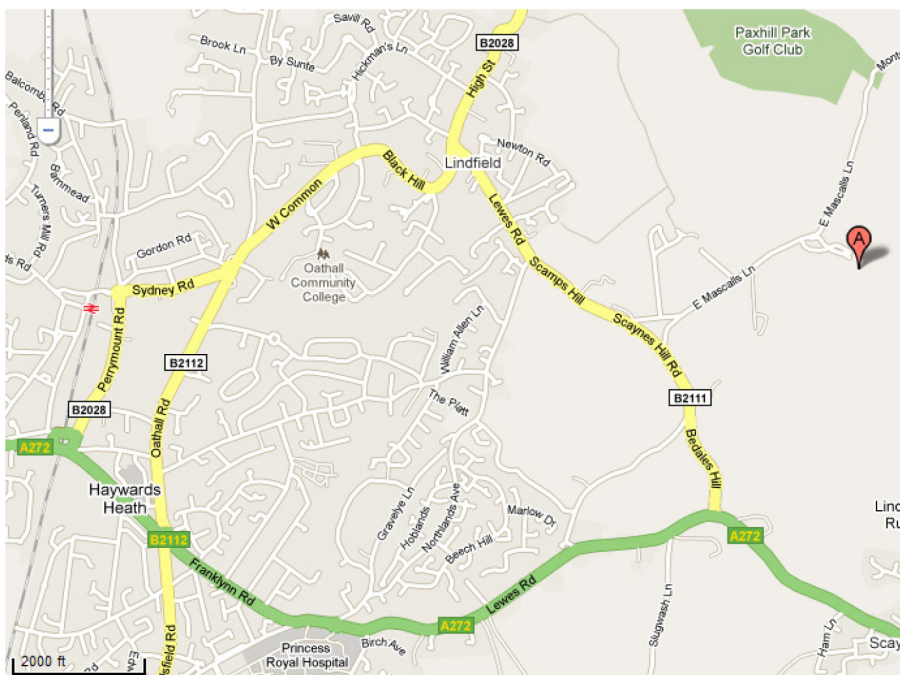

www.wildwoodbushcraft.com
info@wildwoodbushcraft.com

mob1: 07714 334071
mob2: 07709 031715